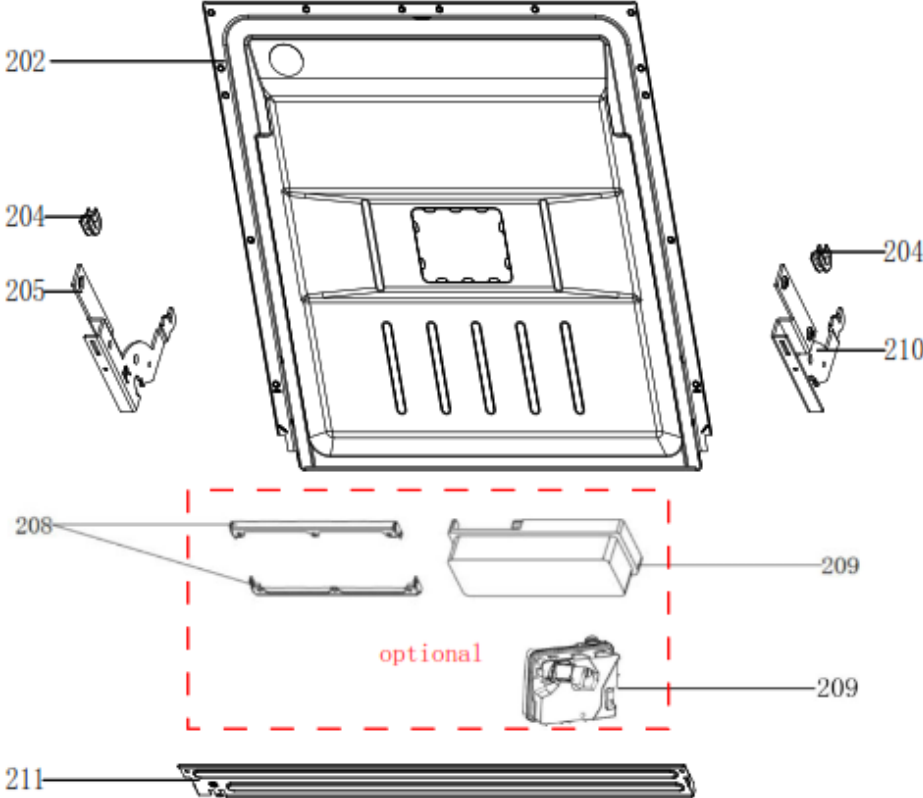

DISHWASHER
MODEL NUMBER
NE60DG14EU
PARTS MANUAL

Exploded Drawing

These parts are optional. Only serial numbers listed in the spare parts list represent the parts the machine possesses.

Spare Parts List

ID No	Part Number	Apelson Code	Part Description	Qty.
A23	1217600003979	673001101067	BASEBOARD	1
A06	12676000005724	AA0000003597	BUTTON	1
A09	12176000B08731	AA0000003598	BUTTON	1
A22	12276000006491	672001801093	OUTER DOOR	1
A17	12276000016751	AA0000003599	CONTROL PANEL PATCH	1
A03	12176000A49868	AA0000003600	HANDLE COVER	1
A08	12176000B08740	AA0000003601	BUTTON	1
A18	12176000B08743	AA0000003602	CONTROL PANEL COVER STICKER	1
A07	12676000005725	AA0000003603	BUTTON	1
A01	12176000A49864	AA0000003604	CONTROL PANEL	1
A24	17176000A06730	AA0000003554	DISPLAY PANEL	1
201	17476000012184	AA0000002763	DOOR SWITCH ASSEMBLY	1
202	12276000A20310	AA0000003555	INNER DOOR ASSEMBLY	1
203	12176000030346	6730002328	DOOR LOCK ASSEMBLY	1
204	12176000003629	60501345	SNAP RING	1
205	12276000021258	AA0000003586	LEFT HINGE ASSEMBLY	1
209	17476000010723	AA0000003562	DISPENSER	1
210	12276000021259	AA0000003587	RIGH THINGE ASSEMBLY	1
211	12276000019605	AA0000002764	CONNECTING BOARD	1
217	12176000013663	673001600099	AIR BREATHER NUT	1
301	12176000018925	AA0000003605	TOP PLATE ASSEMBLY	1
302	12276000A20374	AA0000003606	LEFT SIDE PANEL	1
303	12276000A20368	AA0000003607	RIGHT SIDE PLATE	1
304	12176000003869	AA0000003590	UPPER BACK SUPPORT	1
306	12176000008517	AA0000003608	STOPPER	2
307-a	12276000001344	AA0000003609	SWORD FORK FRAME UPPER BASKET GUIDER(RIGHT)	1
307	12276000001341	AA0000003610	SWORD FORK FRAME UPPER BASKET GUIDER(LEFT)	1
309	12176000026010	25109760	GUIDE RAIL SUPPORT	4
311	12176000008444	AA0000003611	SUPPORT BLOCK	4