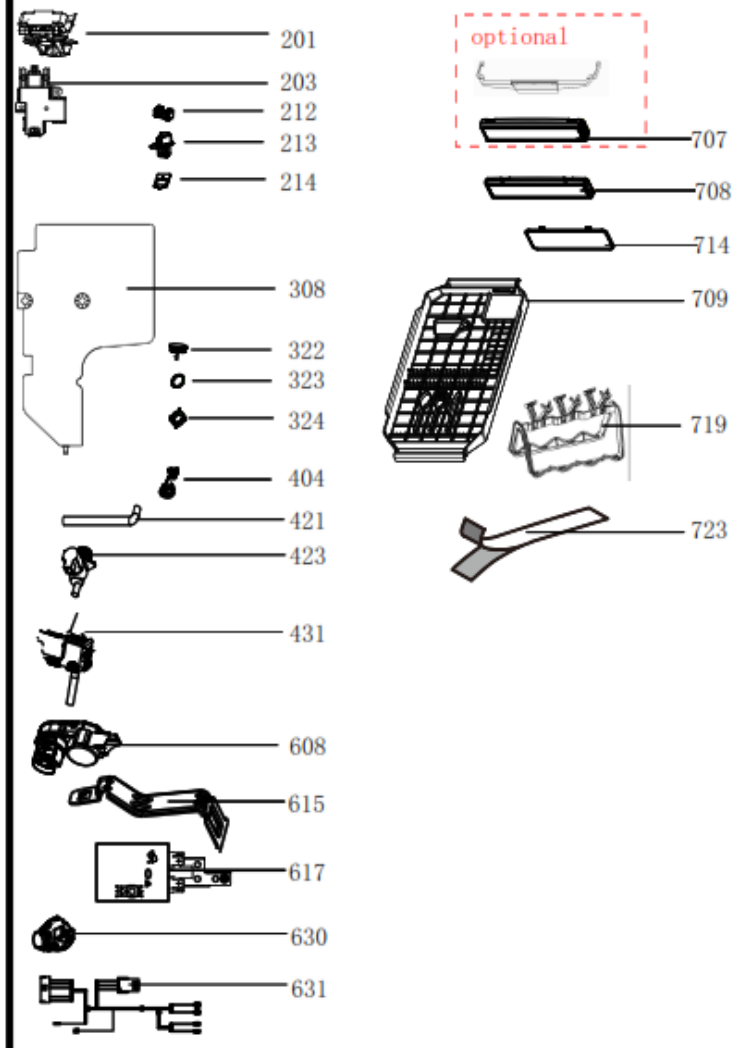

DISHWASHER
MODEL NUMBER
NE60DG14EU
PARTS MANUAL

Exploded Drawing

These parts are optional. Only serial numbers listed in the spare parts list represent the parts the machine possesses.

Spare Parts List

ID No	Part Number	Apelson Code	Part Description	Qty.
A23	1217600003979	673001101067	BASEBOARD	1
A06	12676000005724	AA0000003597	BUTTON	1
A09	12176000B08731	AA0000003598	BUTTON	1
A22	12276000006491	672001801093	OUTER DOOR	1
A17	12276000016751	AA0000003599	CONTROL PANEL PATCH	1
A03	12176000A49868	AA0000003600	HANDLE COVER	1
A08	12176000B08740	AA0000003601	BUTTON	1
A18	12176000B08743	AA0000003602	CONTROL PANEL COVER STICKER	1
A07	12676000005725	AA0000003603	BUTTON	1
A01	12176000A49864	AA0000003604	CONTROL PANEL	1
A24	17176000A06730	AA0000003554	DISPLAY PANEL	1
201	17476000012184	AA0000002763	DOOR SWITCH ASSEMBLY	1
202	12276000A20310	AA0000003555	INNER DOOR ASSEMBLY	1
203	12176000030346	6730002328	DOOR LOCK ASSEMBLY	1
204	12176000003629	60501345	SNAP RING	1
205	12276000021258	AA0000003586	LEFT HINGE ASSEMBLY	1
209	17476000010723	AA0000003562	DISPENSER	1
210	12276000021259	AA0000003587	RIGH THINGE ASSEMBLY	1
211	12276000019605	AA0000002764	CONNECTING BOARD	1
217	12176000013663	673001600099	AIR BREATHER NUT	1
301	12176000018925	AA0000003605	TOP PLATE ASSEMBLY	1
302	12276000A20374	AA0000003606	LEFT SIDE PANEL	1
303	12276000A20368	AA0000003607	RIGHT SIDE PLATE	1
304	12176000003869	AA0000003590	UPPER BACK SUPPORT	1
306	12176000008517	AA0000003608	STOPPER	2
307-a	12276000001344	AA0000003609	SWORD FORK FRAME UPPER BASKET GUIDER(RIGHT)	1
307	12276000001341	AA0000003610	SWORD FORK FRAME UPPER BASKET GUIDER(LEFT)	1
309	12176000026010	25109760	GUIDE RAIL SUPPORT	4
311	12176000008444	AA0000003611	SUPPORT BLOCK	4