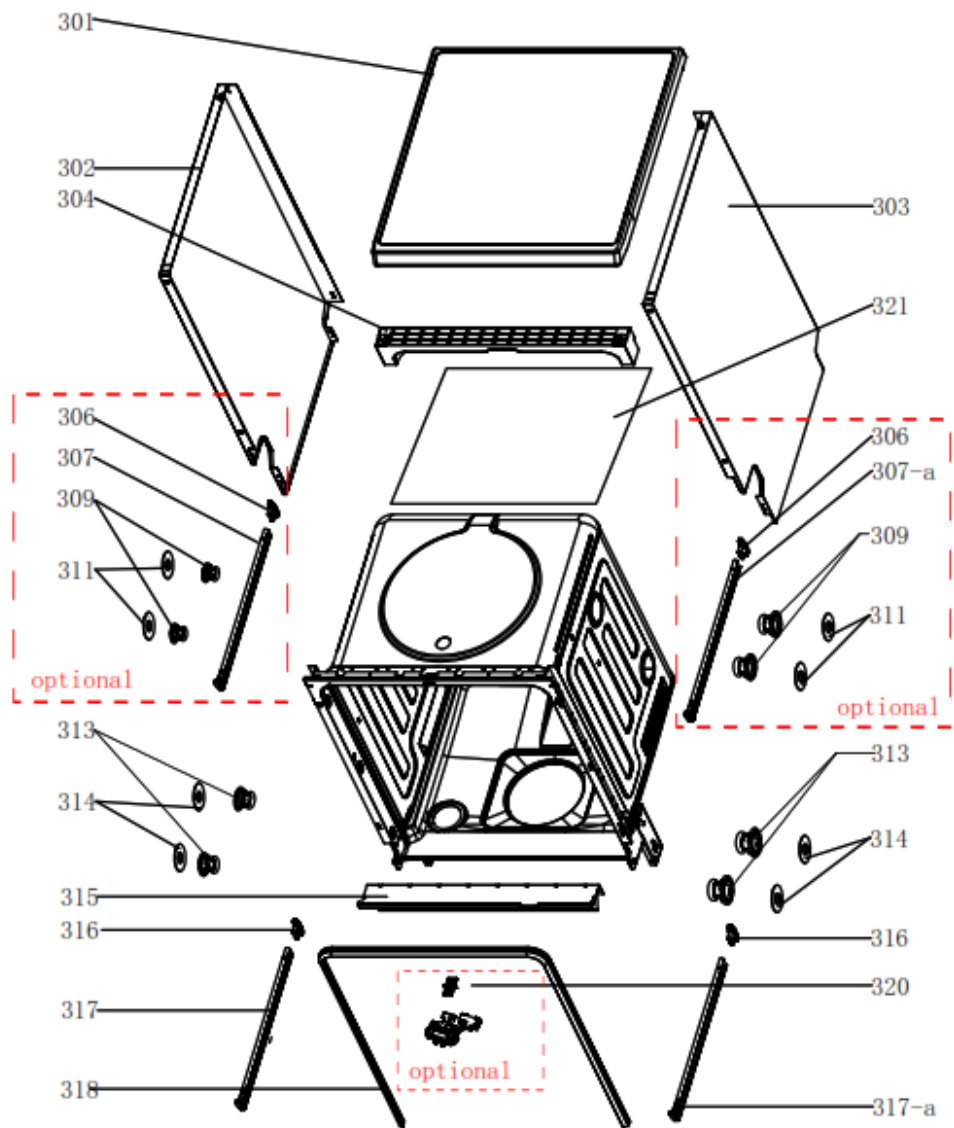

DISHWASHER
MODEL NUMBER
NE60DG14EU
PARTS MANUAL

Exploded Drawing

These parts are optional. Only serial numbers listed in the spare parts list represent the parts the machine possesses.

Spare Parts List

ID No	Part Number	Apelson Code	Part Description	Qty.
A23	1217600003979	673001101067	BASEBOARD	1
A06	12676000005724	AA0000003597	BUTTON	1
A09	12176000B08731	AA0000003598	BUTTON	1
A22	12276000006491	672001801093	OUTER DOOR	1
A17	12276000016751	AA0000003599	CONTROL PANEL PATCH	1
A03	12176000A49868	AA0000003600	HANDLE COVER	1
A08	12176000B08740	AA0000003601	BUTTON	1
A18	12176000B08743	AA0000003602	CONTROL PANEL COVER STICKER	1
A07	12676000005725	AA0000003603	BUTTON	1
A01	12176000A49864	AA0000003604	CONTROL PANEL	1
A24	17176000A06730	AA0000003554	DISPLAY PANEL	1
201	17476000012184	AA0000002763	DOOR SWITCH ASSEMBLY	1
202	12276000A20310	AA0000003555	INNER DOOR ASSEMBLY	1
203	12176000030346	6730002328	DOOR LOCK ASSEMBLY	1
204	12176000003629	60501345	SNAP RING	1
205	12276000021258	AA0000003586	LEFT HINGE ASSEMBLY	1
209	17476000010723	AA0000003562	DISPENSER	1
210	12276000021259	AA0000003587	RIGH THINGE ASSEMBLY	1
211	12276000019605	AA0000002764	CONNECTING BOARD	1
217	12176000013663	673001600099	AIR BREATHER NUT	1
301	12176000018925	AA0000003605	TOP PLATE ASSEMBLY	1
302	12276000A20374	AA0000003606	LEFT SIDE PANEL	1
303	12276000A20368	AA0000003607	RIGHT SIDE PLATE	1
304	12176000003869	AA0000003590	UPPER BACK SUPPORT	1
306	12176000008517	AA0000003608	STOPPER	2
307-a	12276000001344	AA0000003609	SWORD FORK FRAME UPPER BASKET GUIDER(RIGHT)	1
307	12276000001341	AA0000003610	SWORD FORK FRAME UPPER BASKET GUIDER(LEFT)	1
309	12176000026010	25109760	GUIDE RAIL SUPPORT	4
311	12176000008444	AA0000003611	SUPPORT BLOCK	4