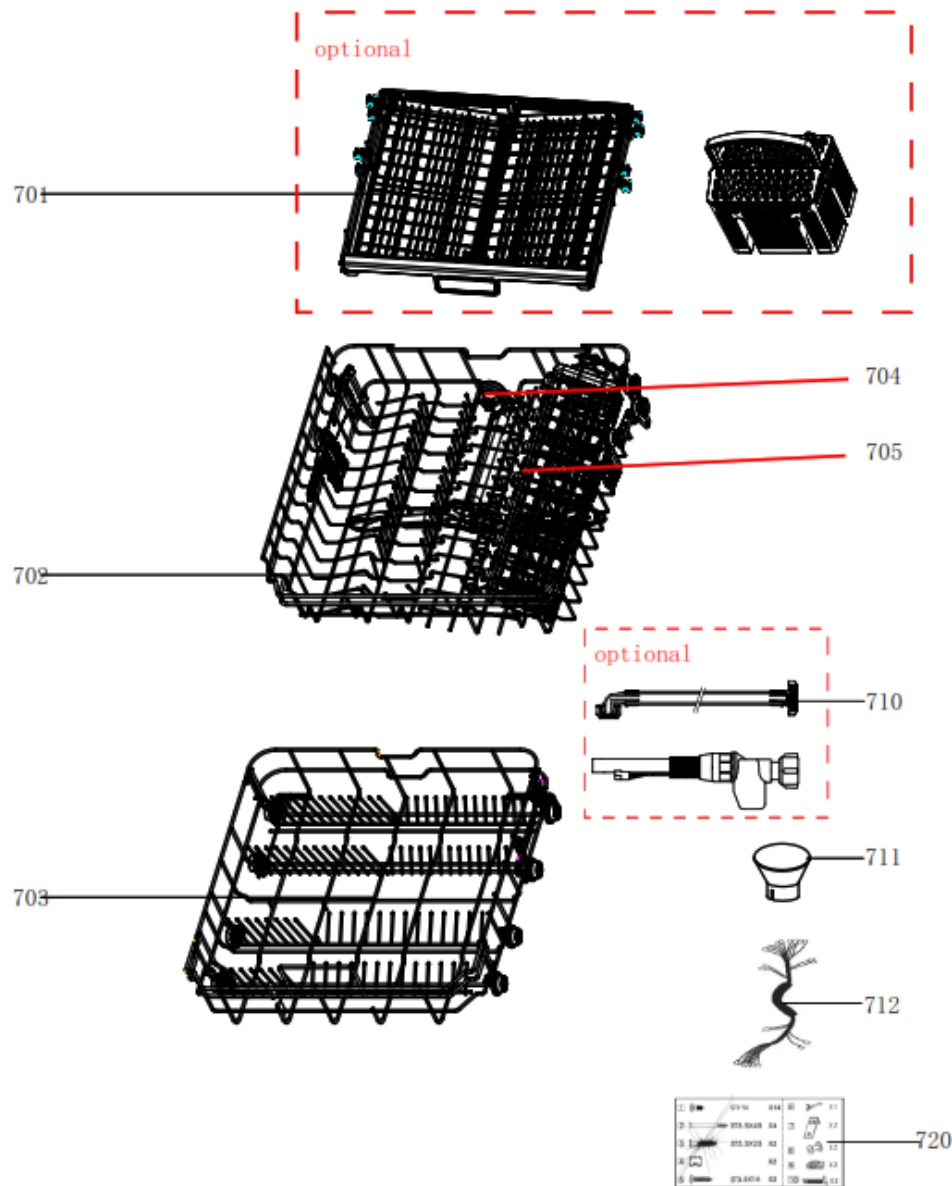

DISHWASHER
MODEL NUMBER
NE60DG14EU
PARTS MANUAL

Exploded Drawing

These parts are optional. Only serial numbers listed in the spare parts list represent the parts the machine possesses.

Spare Parts List

ID No	Part Number	Apelson Code	Part Description	Qty.
A23	1217600003979	673001101067	BASEBOARD	1
A06	12676000005724	AA0000003597	BUTTON	1
A09	12176000B08731	AA0000003598	BUTTON	1
A22	12276000006491	672001801093	OUTER DOOR	1
A17	12276000016751	AA0000003599	CONTROL PANEL PATCH	1
A03	12176000A49868	AA0000003600	HANDLE COVER	1
A08	12176000B08740	AA0000003601	BUTTON	1
A18	12176000B08743	AA0000003602	CONTROL PANEL COVER STICKER	1
A07	12676000005725	AA0000003603	BUTTON	1
A01	12176000A49864	AA0000003604	CONTROL PANEL	1
A24	17176000A06730	AA0000003554	DISPLAY PANEL	1
201	17476000012184	AA0000002763	DOOR SWITCH ASSEMBLY	1
202	12276000A20310	AA0000003555	INNER DOOR ASSEMBLY	1
203	12176000030346	6730002328	DOOR LOCK ASSEMBLY	1
204	12176000003629	60501345	SNAP RING	1
205	12276000021258	AA0000003586	LEFT HINGE ASSEMBLY	1
209	17476000010723	AA0000003562	DISPENSER	1
210	12276000021259	AA0000003587	RIGH THINGE ASSEMBLY	1
211	12276000019605	AA0000002764	CONNECTING BOARD	1
217	12176000013663	673001600099	AIR BREATHER NUT	1
301	12176000018925	AA0000003605	TOP PLATE ASSEMBLY	1
302	12276000A20374	AA0000003606	LEFT SIDE PANEL	1
303	12276000A20368	AA0000003607	RIGHT SIDE PLATE	1
304	12176000003869	AA0000003590	UPPER BACK SUPPORT	1
306	12176000008517	AA0000003608	STOPPER	2
307-a	12276000001344	AA0000003609	SWORD FORK FRAME UPPER BASKET GUIDER(RIGHT)	1
307	12276000001341	AA0000003610	SWORD FORK FRAME UPPER BASKET GUIDER(LEFT)	1
309	12176000026010	25109760	GUIDE RAIL SUPPORT	4
311	12176000008444	AA0000003611	SUPPORT BLOCK	4