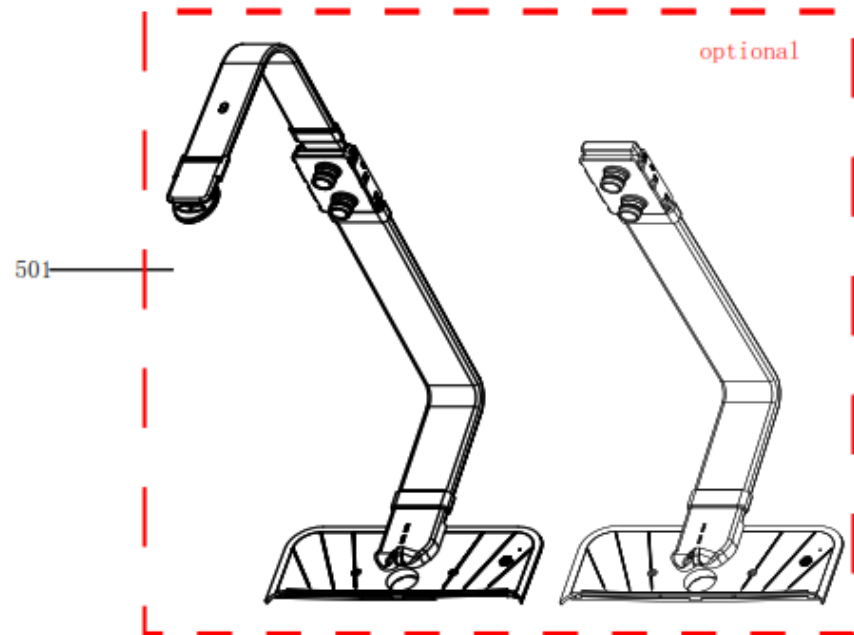

DISHWASHER
MODEL NUMBER
NE60DG14EU
PARTS MANUAL

Exploded Drawing

These parts are optional. Only serial numbers listed in the spare parts list represent the parts the machine possesses.

Spare Parts List

ID No	Part Number	Apelson Code	Part Description	Qty.
A23	1217600003979	673001101067	BASEBOARD	1
A06	12676000005724	AA0000003597	BUTTON	1
A09	12176000B08731	AA0000003598	BUTTON	1
A22	12276000006491	672001801093	OUTER DOOR	1
A17	12276000016751	AA0000003599	CONTROL PANEL PATCH	1
A03	12176000A49868	AA0000003600	HANDLE COVER	1
A08	12176000B08740	AA0000003601	BUTTON	1
A18	12176000B08743	AA0000003602	CONTROL PANEL COVER STICKER	1
A07	12676000005725	AA0000003603	BUTTON	1
A01	12176000A49864	AA0000003604	CONTROL PANEL	1
A24	17176000A06730	AA0000003554	DISPLAY PANEL	1
201	17476000012184	AA0000002763	DOOR SWITCH ASSEMBLY	1
202	12276000A20310	AA0000003555	INNER DOOR ASSEMBLY	1
203	12176000030346	6730002328	DOOR LOCK ASSEMBLY	1
204	12176000003629	60501345	SNAP RING	1
205	12276000021258	AA0000003586	LEFT HINGE ASSEMBLY	1
209	17476000010723	AA0000003562	DISPENSER	1
210	12276000021259	AA0000003587	RIGH THINGE ASSEMBLY	1
211	12276000019605	AA0000002764	CONNECTING BOARD	1
217	12176000013663	673001600099	AIR BREATHER NUT	1
301	12176000018925	AA0000003605	TOP PLATE ASSEMBLY	1
302	12276000A20374	AA0000003606	LEFT SIDE PANEL	1
303	12276000A20368	AA0000003607	RIGHT SIDE PLATE	1
304	12176000003869	AA0000003590	UPPER BACK SUPPORT	1
306	12176000008517	AA0000003608	STOPPER	2
307-a	12276000001344	AA0000003609	SWORD FORK FRAME UPPER BASKET GUIDER(RIGHT)	1
307	12276000001341	AA0000003610	SWORD FORK FRAME UPPER BASKET GUIDER(LEFT)	1
309	12176000026010	25109760	GUIDE RAIL SUPPORT	4
311	12176000008444	AA0000003611	SUPPORT BLOCK	4