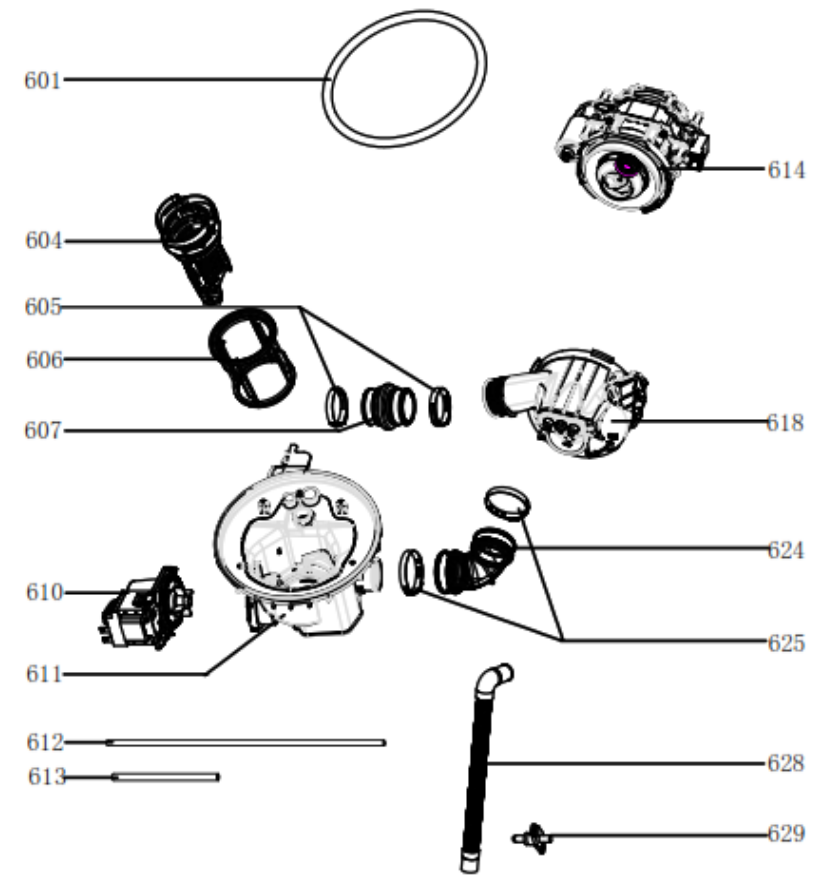

DISHWASHER
MODEL NUMBER
NE60DG14EU
PARTS MANUAL

Exploded Drawing

These parts are optional. Only serial numbers listed in the spare parts list represent the parts the machine possesses.

Spare Parts List

ID No	Part Number	Apelson Code	Part Description	Qty.
A23	1217600003979	673001101067	BASEBOARD	1
A06	12676000005724	AA0000003597	BUTTON	1
A09	12176000B08731	AA0000003598	BUTTON	1
A22	12276000006491	672001801093	OUTER DOOR	1
A17	12276000016751	AA0000003599	CONTROL PANEL PATCH	1
A03	12176000A49868	AA0000003600	HANDLE COVER	1
A08	12176000B08740	AA0000003601	BUTTON	1
A18	12176000B08743	AA0000003602	CONTROL PANEL COVER STICKER	1
A07	12676000005725	AA0000003603	BUTTON	1
A01	12176000A49864	AA0000003604	CONTROL PANEL	1
A24	17176000A06730	AA0000003554	DISPLAY PANEL	1
201	17476000012184	AA0000002763	DOOR SWITCH ASSEMBLY	1
202	12276000A20310	AA0000003555	INNER DOOR ASSEMBLY	1
203	12176000030346	6730002328	DOOR LOCK ASSEMBLY	1
204	12176000003629	60501345	SNAP RING	1
205	12276000021258	AA0000003586	LEFT HINGE ASSEMBLY	1
209	17476000010723	AA0000003562	DISPENSER	1
210	12276000021259	AA0000003587	RIGH THINGE ASSEMBLY	1
211	12276000019605	AA0000002764	CONNECTING BOARD	1
217	12176000013663	673001600099	AIR BREATHER NUT	1
301	12176000018925	AA0000003605	TOP PLATE ASSEMBLY	1
302	12276000A20374	AA0000003606	LEFT SIDE PANEL	1
303	12276000A20368	AA0000003607	RIGHT SIDE PLATE	1
304	12176000003869	AA0000003590	UPPER BACK SUPPORT	1
306	12176000008517	AA0000003608	STOPPER	2
307-a	12276000001344	AA0000003609	SWORD FORK FRAME UPPER BASKET GUIDER(RIGHT)	1
307	12276000001341	AA0000003610	SWORD FORK FRAME UPPER BASKET GUIDER(LEFT)	1
309	12176000026010	25109760	GUIDE RAIL SUPPORT	4
311	12176000008444	AA0000003611	SUPPORT BLOCK	4