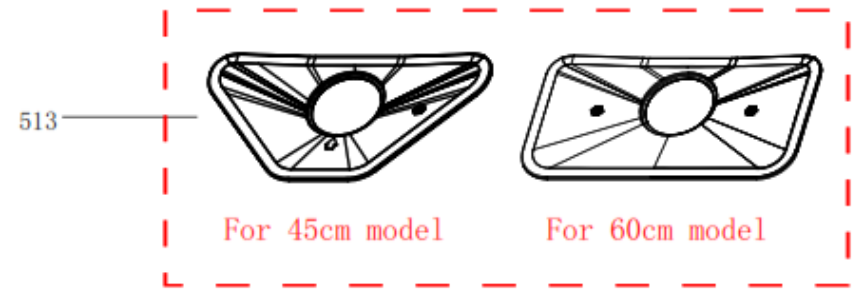

DISHWASHER
MODEL NUMBER
NE60DG14EU
PARTS MANUAL

Exploded Drawing

These parts are optional. Only serial numbers listed in the spare parts list represent the parts the machine possesses.

Spare Parts List

ID No	Part Number	Apelson Code	Part Description	Qty.
A23	1217600003979	673001101067	BASEBOARD	1
A06	12676000005724	AA0000003597	BUTTON	1
A09	12176000B08731	AA0000003598	BUTTON	1
A22	12276000006491	672001801093	OUTER DOOR	1
A17	12276000016751	AA0000003599	CONTROL PANEL PATCH	1
A03	12176000A49868	AA0000003600	HANDLE COVER	1
A08	12176000B08740	AA0000003601	BUTTON	1
A18	12176000B08743	AA0000003602	CONTROL PANEL COVER STICKER	1
A07	12676000005725	AA0000003603	BUTTON	1
A01	12176000A49864	AA0000003604	CONTROL PANEL	1
A24	17176000A06730	AA0000003554	DISPLAY PANEL	1
201	17476000012184	AA0000002763	DOOR SWITCH ASSEMBLY	1
202	12276000A20310	AA0000003555	INNER DOOR ASSEMBLY	1
203	12176000030346	6730002328	DOOR LOCK ASSEMBLY	1
204	12176000003629	60501345	SNAP RING	1
205	12276000021258	AA0000003586	LEFT HINGE ASSEMBLY	1
209	17476000010723	AA0000003562	DISPENSER	1
210	12276000021259	AA0000003587	RIGH THINGE ASSEMBLY	1
211	12276000019605	AA0000002764	CONNECTING BOARD	1
217	12176000013663	673001600099	AIR BREATHER NUT	1
301	12176000018925	AA0000003605	TOP PLATE ASSEMBLY	1
302	12276000A20374	AA0000003606	LEFT SIDE PANEL	1
303	12276000A20368	AA0000003607	RIGHT SIDE PLATE	1
304	12176000003869	AA0000003590	UPPER BACK SUPPORT	1
306	12176000008517	AA0000003608	STOPPER	2
307-a	12276000001344	AA0000003609	SWORD FORK FRAME UPPER BASKET GUIDER(RIGHT)	1
307	12276000001341	AA0000003610	SWORD FORK FRAME UPPER BASKET GUIDER(LEFT)	1
309	12176000026010	25109760	GUIDE RAIL SUPPORT	4
311	12176000008444	AA0000003611	SUPPORT BLOCK	4