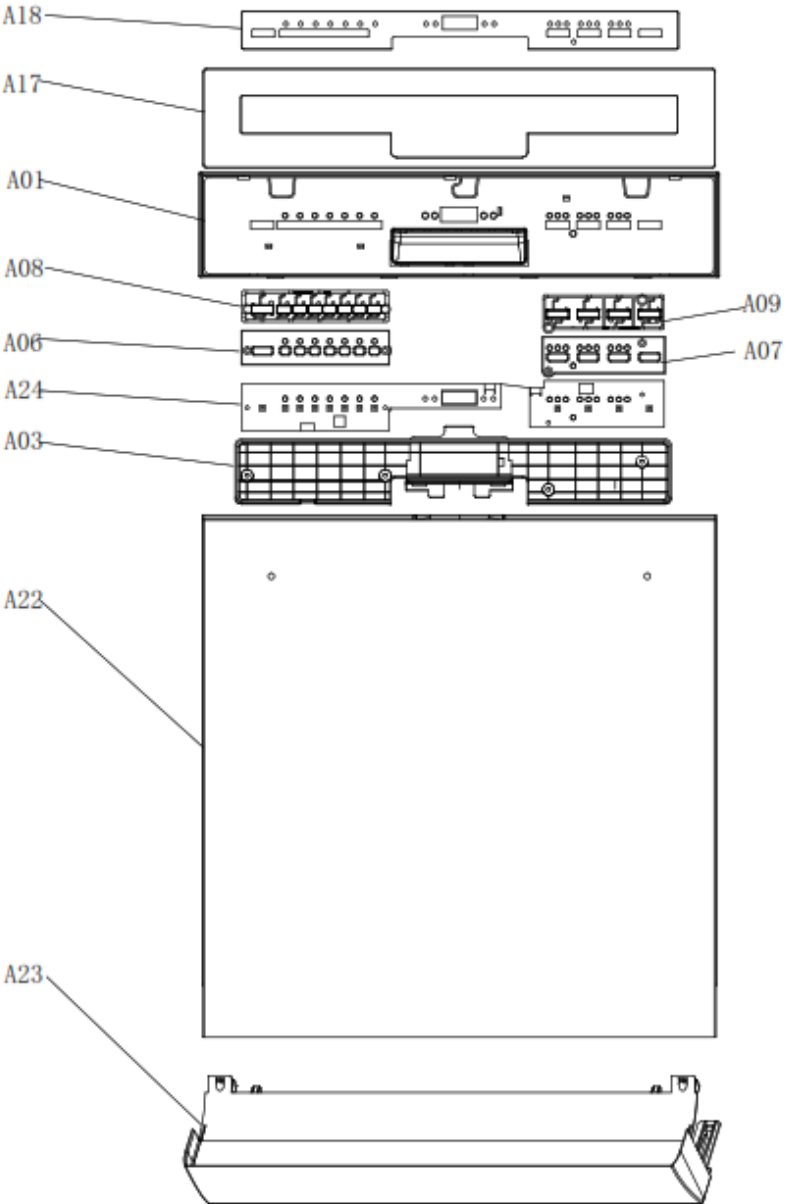

DISHWASHER
MODEL NUMBER
NE60DG14EU
PARTS MANUAL

Exploded Drawing

These parts are optional. Only serial numbers listed in the spare parts list represent the parts the machine possesses.

Spare Parts List

ID No	Part Number	Apelson Code	Part Description	Qty.
A23	1217600003979	673001101067	BASEBOARD	1
A06	12676000005724	AA0000003597	BUTTON	1
A09	12176000B08731	AA0000003598	BUTTON	1
A22	12276000006491	672001801093	OUTER DOOR	1
A17	12276000016751	AA0000003599	CONTROL PANEL PATCH	1
A03	12176000A49868	AA0000003600	HANDLE COVER	1
A08	12176000B08740	AA0000003601	BUTTON	1
A18	12176000B08743	AA0000003602	CONTROL PANEL COVER STICKER	1
A07	12676000005725	AA0000003603	BUTTON	1
A01	12176000A49864	AA0000003604	CONTROL PANEL	1
A24	17176000A06730	AA0000003554	DISPLAY PANEL	1
201	17476000012184	AA0000002763	DOOR SWITCH ASSEMBLY	1
202	12276000A20310	AA0000003555	INNER DOOR ASSEMBLY	1
203	12176000030346	6730002328	DOOR LOCK ASSEMBLY	1
204	12176000003629	60501345	SNAP RING	1
205	12276000021258	AA0000003586	LEFT HINGE ASSEMBLY	1
209	17476000010723	AA0000003562	DISPENSER	1
210	12276000021259	AA0000003587	RIGH THINGE ASSEMBLY	1
211	12276000019605	AA0000002764	CONNECTING BOARD	1
217	12176000013663	673001600099	AIR BREATHER NUT	1
301	12176000018925	AA0000003605	TOP PLATE ASSEMBLY	1
302	12276000A20374	AA0000003606	LEFT SIDE PANEL	1
303	12276000A20368	AA0000003607	RIGHT SIDE PLATE	1
304	12176000003869	AA0000003590	UPPER BACK SUPPORT	1
306	12176000008517	AA0000003608	STOPPER	2
307-a	12276000001344	AA0000003609	SWORD FORK FRAME UPPER BASKET GUIDER(RIGHT)	1
307	12276000001341	AA0000003610	SWORD FORK FRAME UPPER BASKET GUIDER(LEFT)	1
309	12176000026010	25109760	GUIDE RAIL SUPPORT	4
311	12176000008444	AA0000003611	SUPPORT BLOCK	4