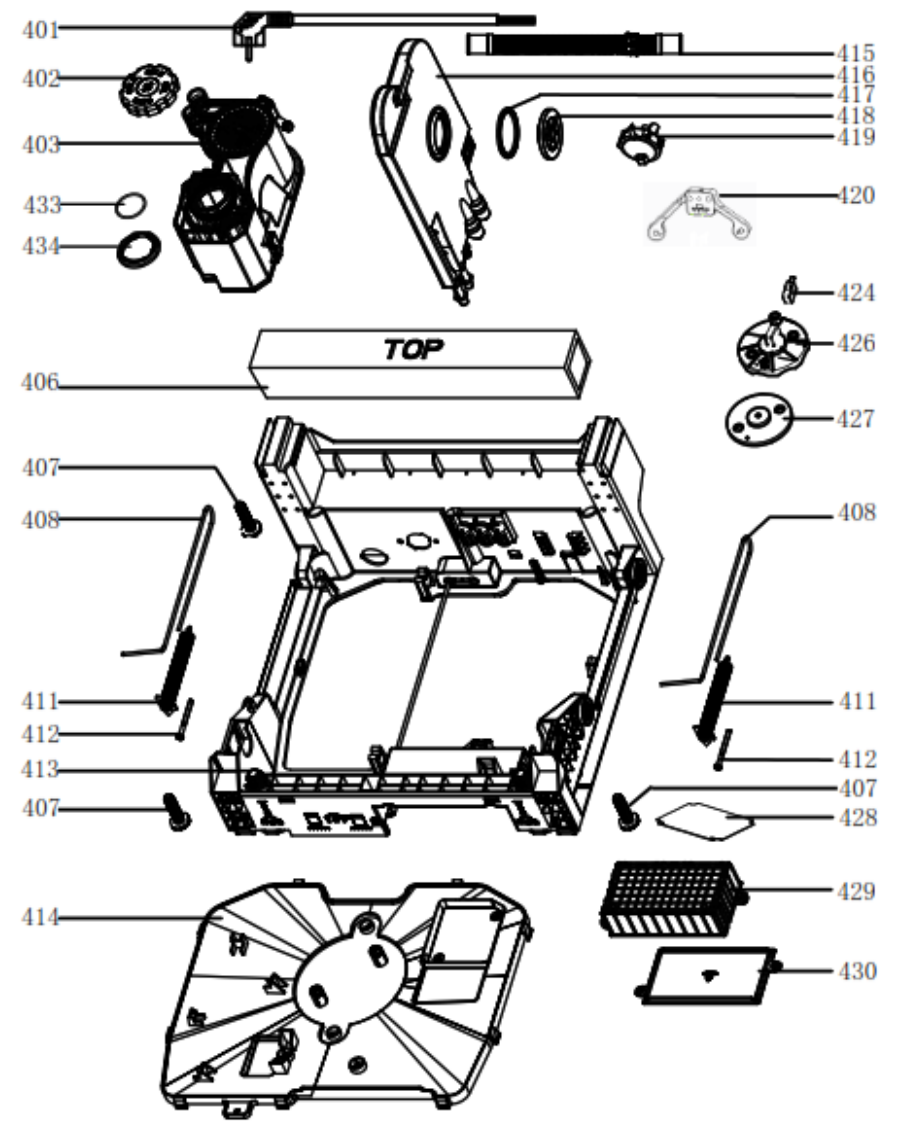

DISHWASHER
MODEL NUMBER
NE60DG14EU
PARTS MANUAL

Exploded Drawing

These parts are optional. Only serial numbers listed in the spare parts list represent the parts the machine possesses.

Spare Parts List

ID No	Part Number	Apelson Code	Part Description	Qty.
A23	1217600003979	673001101067	BASEBOARD	1
A06	12676000005724	AA0000003597	BUTTON	1
A09	12176000B08731	AA0000003598	BUTTON	1
A22	12276000006491	672001801093	OUTER DOOR	1
A17	12276000016751	AA0000003599	CONTROL PANEL PATCH	1
A03	12176000A49868	AA0000003600	HANDLE COVER	1
A08	12176000B08740	AA0000003601	BUTTON	1
A18	12176000B08743	AA0000003602	CONTROL PANEL COVER STICKER	1
A07	12676000005725	AA0000003603	BUTTON	1
A01	12176000A49864	AA0000003604	CONTROL PANEL	1
A24	17176000A06730	AA0000003554	DISPLAY PANEL	1
201	17476000012184	AA0000002763	DOOR SWITCH ASSEMBLY	1
202	12276000A20310	AA0000003555	INNER DOOR ASSEMBLY	1
203	12176000030346	6730002328	DOOR LOCK ASSEMBLY	1
204	12176000003629	60501345	SNAP RING	1
205	12276000021258	AA0000003586	LEFT HINGE ASSEMBLY	1
209	17476000010723	AA0000003562	DISPENSER	1
210	12276000021259	AA0000003587	RIGH THINGE ASSEMBLY	1
211	12276000019605	AA0000002764	CONNECTING BOARD	1
217	12176000013663	673001600099	AIR BREATHER NUT	1
301	12176000018925	AA0000003605	TOP PLATE ASSEMBLY	1
302	12276000A20374	AA0000003606	LEFT SIDE PANEL	1
303	12276000A20368	AA0000003607	RIGHT SIDE PLATE	1
304	12176000003869	AA0000003590	UPPER BACK SUPPORT	1
306	12176000008517	AA0000003608	STOPPER	2
307-a	12276000001344	AA0000003609	SWORD FORK FRAME UPPER BASKET GUIDER(RIGHT)	1
307	12276000001341	AA0000003610	SWORD FORK FRAME UPPER BASKET GUIDER(LEFT)	1
309	12176000026010	25109760	GUIDE RAIL SUPPORT	4
311	12176000008444	AA0000003611	SUPPORT BLOCK	4